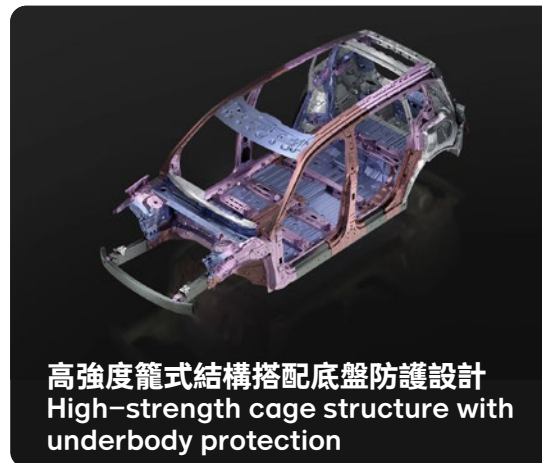

SAFETY.

榮獲Euro NCAP 5星安全標準設計 Achieve Euro NCAP 5-star standards

讓你每一次出行都安心舒適

Ensuring comfort and peace of mind on every journey

車身360°全方位防護設計
360° all-round body protection

高強度籠式結構搭配底盤防護設計
High-strength cage structure with
underbody protection

82%
高強度材料佔比
High-strength material
composition

25層
電池保護
Layers battery protection

超過 20 項 ADAS 智能輔助駕駛功能
Over 20 ADAS intelligent driving assistance features

2個
前排安全氣囊
Front airbags

2個
前排側面安全氣囊
Front side airbags